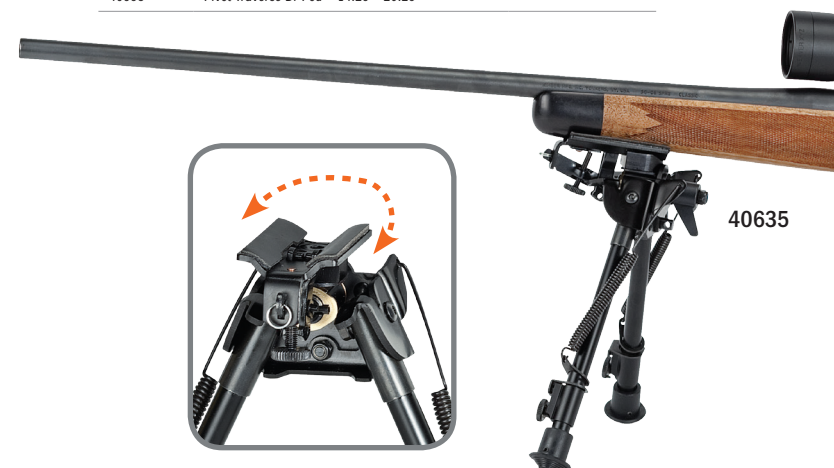

PIVOT TRAVERSE BI-PODS

These pivoting Bi-Pods feature innovative traversing technology, enabling you to horizontally rotate back and forth for a steady hold on moving game. Plus its rapid-adjust lever lock quickly locks-down in any position.

40635	Pivot Traverse Bi-Pod – Adjustable 6" - 9"
40636	Pivot Traverse Bi-Pod – Adjustable 9" - 13"
40637	Pivot Traverse Bi-Pod – Adjustable 13½" - 23"
40638	Pivot Traverse Bi-Pod – 14.25" - 29.25"