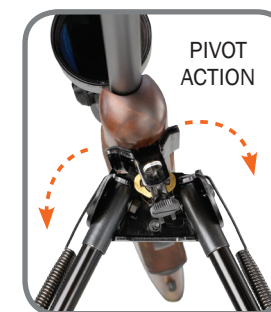

40854	Bi-Pod – Adjustable 6" - 9"
40853	Bi-Pod – Adjustable 9" - 13"
40852	Bi-Pod – Adjustable 13½" - 23"
40452	Bi-Pod – Adjustable 14½" - 29¼"

PIVOT BI-PODS

Where the game goes, so can your aim. Our Pivot Bi-Pods with rapid adjust lever, smoothly change angles and positions, making target acquisition quicker and easier on any type of uneven terrain.

40855	Pivot Bi-Pod – Adjustable 6" - 9"
40856	Pivot Bi-Pod – Adjustable 9" - 13"
40857	Pivot Bi-Pod – Adjustable 13½" - 23"
40453	Pivot Bi-Pod – Adjustable 14½" - 29¼"

Our Pivot Traverse Bi-Pod features smooth horizontal rotation for flat and steady tracking on moving game.

PIVOT TRAVERSE BI-PODS

These pivoting Bi-Pods feature innovative traversing technology, enabling you to horizontally rotate back and forth for a steady hold on moving game. Plus its rapid-adjust lever lock quickly locks-down in any position.