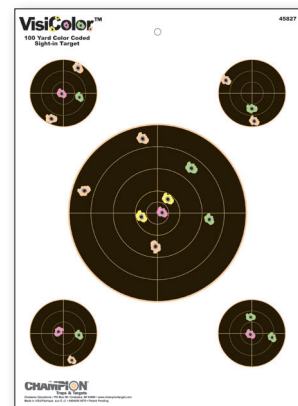

45820

45823

45824

45825

45826

45827

VISISHOT® TARGETS

VisiShot® target technology makes spotting scopes and trips down the range to check shot placement a thing of the past. Bright orange circles appear from shots on black.

45802	VisiShot 8" Bulls	8.5" x 11"	10pk
45803	VisiShot 6 - 3" Bulls	8.5" x 11"	10pk
45804	VisiShot Sight-in	13" x 18"	10pk

45802

45803

45804

For the serious plinker and competition shooter, our ShotKeeper® and Score Keeper® targets offer a variety of brightly colored designs—each with a notes section for scoring your success.