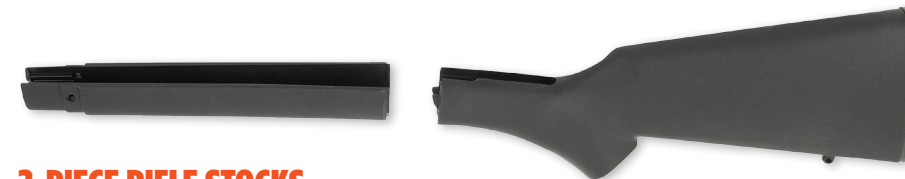

2-PIECE RIFLE STOCKS

78081	Stock, Lee Enfield No. 1 Mark III, Black
78082	Stock, Lee Enfield No. 4 Mark I, Black
78090	Stock, Marlin 336 Lever, Black
78091	Stock, Marlin 336 Lever, Mossy Oak Infinity
78092	Youth Stock, Marlin 336, .30-30, Black
78083	Stock, Remington 7400 & 740 & 742, Black
78085	Stock, Remington 7400 & 740 & 742, Mossy Oak Infinity
78086	Youth Stock, Remington 7400 & 740 & 742, .30-06, Black
78087	Stock, Remington 7600 & 760, Black
78089	Youth Stock, Remington 7600 & 760, .30-06, Black
78093	Stock, Winchester 94 Lever, Black
78094	Youth Stock, Winchester Model 94, .30-30, Black