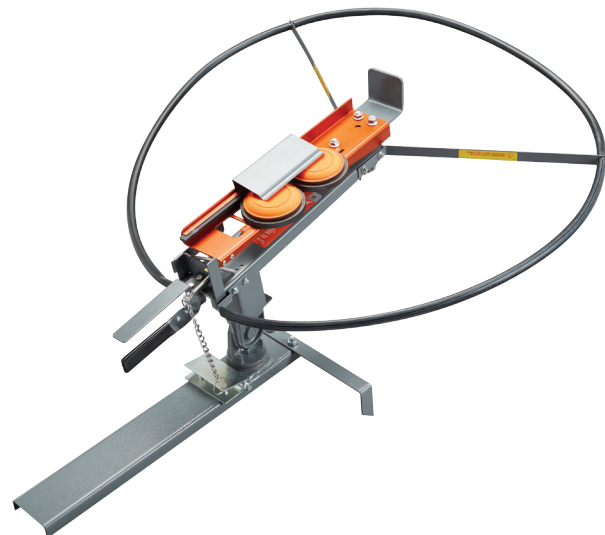

25909 RSC Dove

HAND THROWER

Easily throws standard size clays left or right handed.

40915 Hand Thrower

FLIGHTMASTER® JR. 3/4 TRAP

Handles all regulation clays and throws to challenging distances with a simple pull of the string.

40240 Flightmaster® Jr. 3/4 Trap

HIGH FLY® STRING RELEASE

Handles all regulation clays and throws to challenging distances with a simple pull of the string.

40901 High Fly String Release

SKYBIRD® 3/4 COCK TRAP WITH FOOT RELEASE

Perfect for shooting alone, this foot release ground trap throws minis, midis, standards and doubles up to 70 yards.

40903 SkyBird 3/4 Cock Trap with Foot Release

SKYBIRD® 3/4 COCK TRAP WITH TRI-POD

The SkyBird 3/4 Cock Tri-pod is a portable thrower that sends all sizes and types of clays—including rabbits, doubles and stacked doubles—out to 70 yards. Easy stand and load height.

40906 SkyBird 3/4 Cock Trap with Tri-Pod

MATCHBIRD® 3/4 COCK TRAP WITH SEAT

This seated trap can be used free standing or attached to a 2-inch receiver hitch for sturdy, comfortable throwing of clays up to 70 yards. Throws all types of clays including rabbits, doubles, stacked doubles, minis and midis.