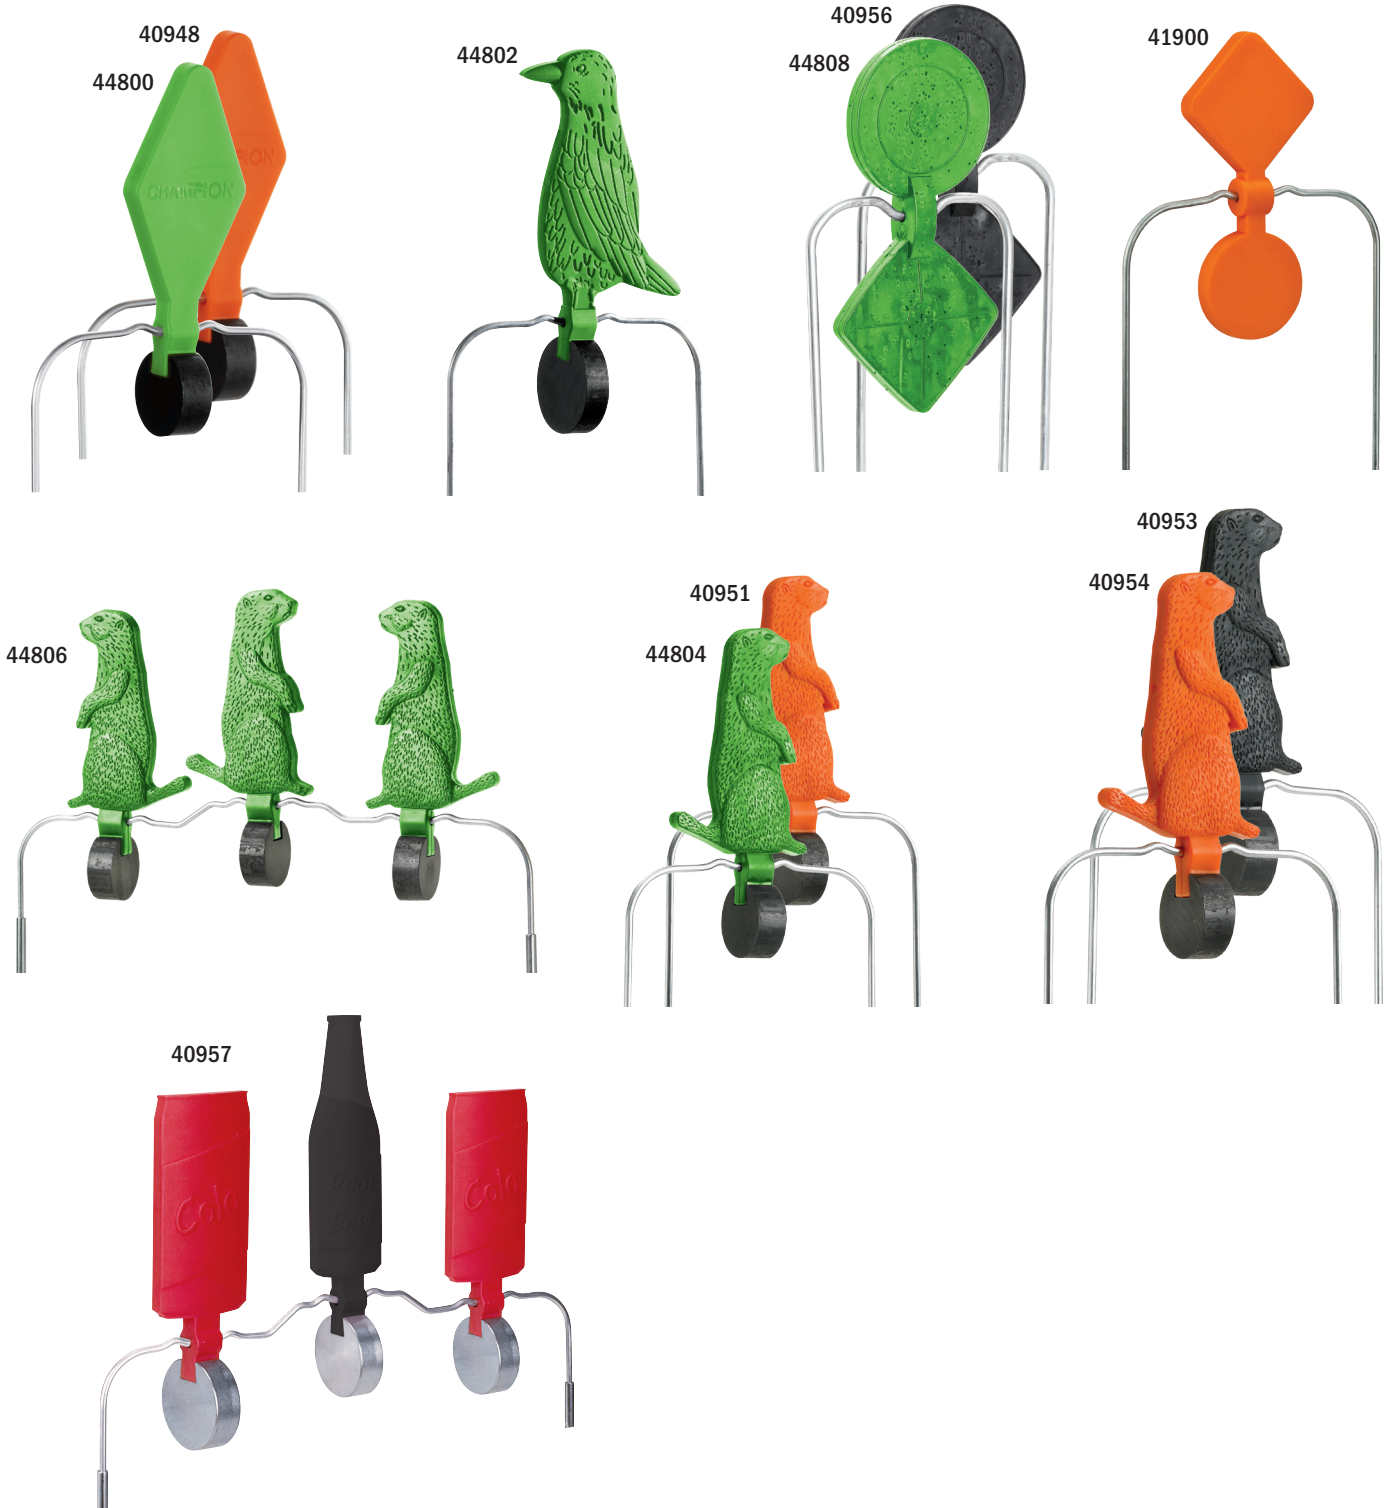

DURASEAL® SPINNER TARGETS

DuraSeal® self-sealing, hole-closing material lets bullets pass through with little damage to the target prolonging the life of the target. DuraSeal® is constructed to absorb hundreds of rounds from even the largest rifles and handguns while retaining its shape. Weighing 80% less than metal targets, these spinning targets are extremely reactive so you can see every time your shot impacts the target.

40948	Single 5.5" Orange Diamond
44800	Single 5.5" Radiation Green Diamond
44802	Single 7" Radiation Green Crow
40951	Single 5.5" Orange Varmint
44804	Single 5.5" Radiation Green Varmint
44806	Triple 5.5" Radiation Green Varmint

40953	Single 7" Black Varmint
40954	Single 7" Orange Varmint
41900	Double Spinner Orange
40956	Double Gong Black
44808	Double Gong Radiation Green
40957	Triple, Bottle and Cans