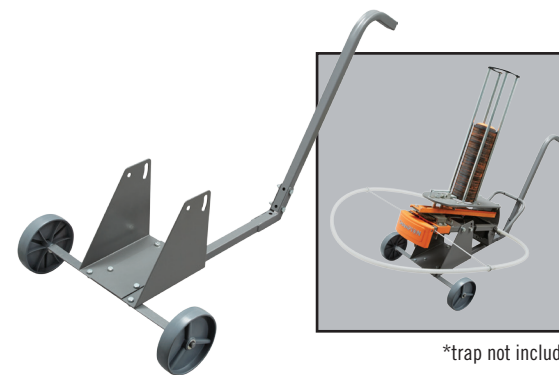

40912 EasyBird® Auto-Feed 6-Packer With Oscillating Base

40910 EasyBird® Auto-Feed Trap

*trap not included

WORKHORSE® TRAP TAXI®

40922 Workhorse Trap Taxi