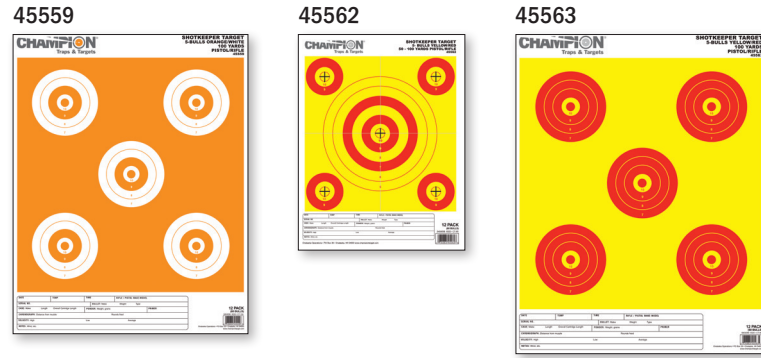

45721

45723/45753

45724

45725

45726

SCORE KEEPER® BLACK BULL

45716	100 yd. Rifle Sight-In	14" x 18"	12pk
-------	------------------------	-----------	------

45716

SHOTKEEPER® TARGETS

45550	Sight-in small	8.5" x 11"	12pk
45551	Sight-in large	14" x 18"	12pk
45555	Orange 5-bull large	11" x 16"	12pk
45559	White/Orange 5-bull large	14" x 18"	12pk
45562	Yellow/Red 5-bull small	8.5" x 11"	12pk
45563	Yellow/Red 5-bull large	14" x 18"	12pk