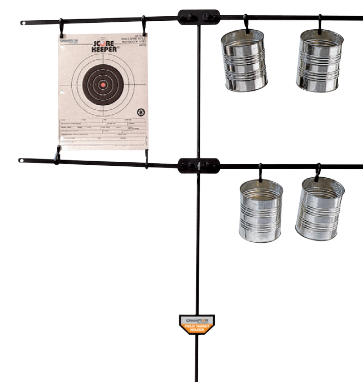

46100

46102

46104

46110

46122

ARCHERY TARGETS

40796	24" Bullseye	24.5" x 24.5"	2pk
-------	--------------	---------------	-----

With all the great targets that Champion® offers, it's only natural we provide quality target accessories too. Our variety of sturdy holders allow for fast and secure setup. All you need to do is find a safe backstop and let the shooting fun begin.

STAPLE GUN

45790	Staple Gun With 100 Staples
-------	-----------------------------

TARGET HOLDER

*Shown with Score Keeper® target 45721, not included

40882	Target Holder With Case
-------	-------------------------