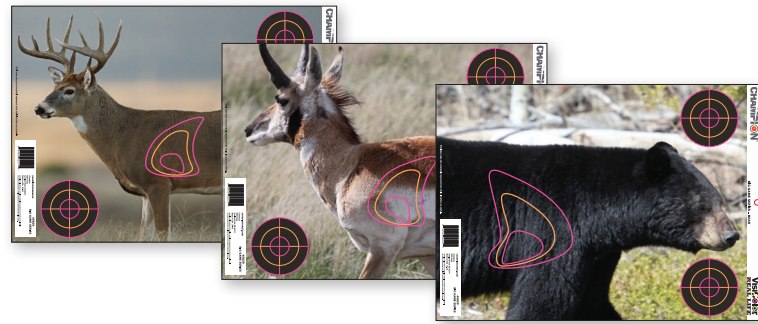

VISICOLOR® DEFENSIVE TARGETS

Law enforcement and concealed carriers can test their marksmanship skills in high-leverage situations with Champion® VisiColor® Defensive targets. The Anatomy, Hostage and Threat Reaction targets offer realistic silhouettes, and vital zones are marked by different colors. Each target also has sight-in bullseyes to test accuracy before engaging the silhouettes.

45831	VisiColor® - Defensive - "Hostage" & "Threat Reaction"	13" x 18"	12pk
-------	--	-----------	------

VISICOLOR® REAL LIFE TARGETS

Take aim at trophy animals from across North America with the Champion® VisiColor® Big Game targets. The targets show bear, antelope and whitetail deer. A successful shot shows a burst of color in each vital zone, giving you instant feedback. A visible sight-in bullseye on each target lets you zero in your rifle before you set your sights on the big game.

45828	VisiColor® Real Life - "Deer only"	18" x 13"	12pk
45829	VisiColor® Real Life - Big Game - "Bear, Deer & Antelope"	18" x 13"	12pk

VISICOLOR® TARGETS

VisiColor® high-visibility targets offer shooters an interactive, fun way to sight in and practice. Based on Champion's proven VisiShot® technology, VisiColor® provides multi-colored impact halos for easy identification of specific hit locations. The 5" Double-Bullseye and a Sight-In option give shooters even more down-range variety.