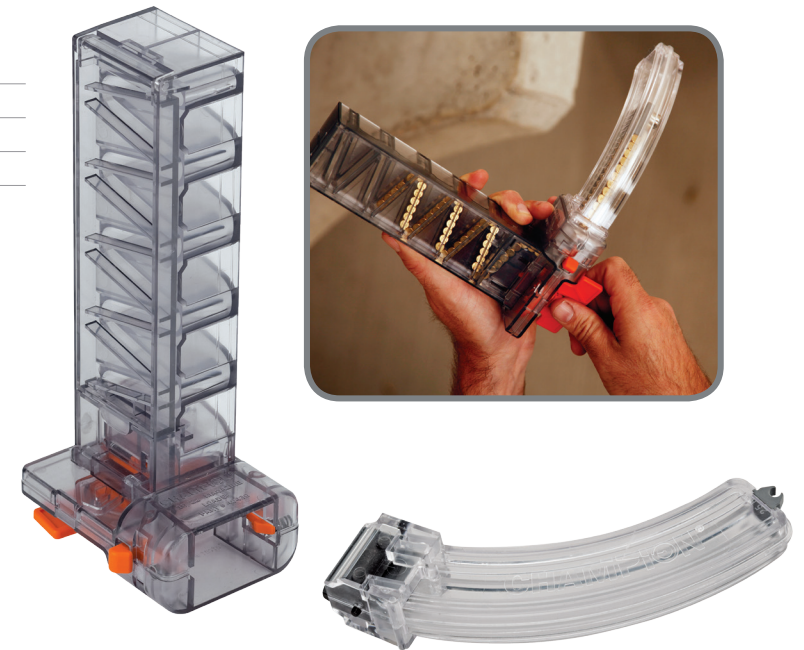

MAGAZINE LOADERS

Our easy-to-use Magazine Loader quickly fills high-capacity and standard magazines to cut down on the time you spend meticulously reloading them.
Fits Ruger® 10/22®, 77/22 & 96/22.

40428	25-Round Magazine & Loader Combo, Metal Head
40430	Magazine Loader-Only
40431	25-Round Magazine & Loader Combo