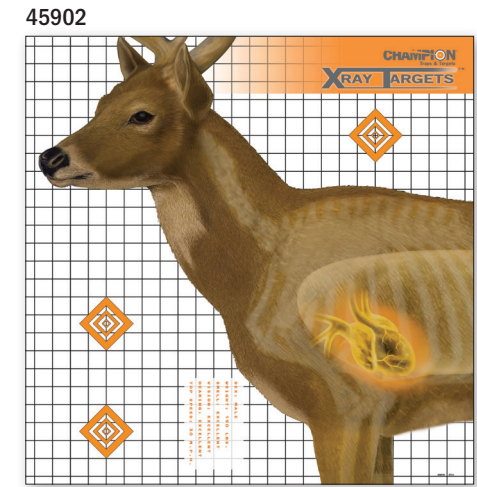

CRITTER SERIES TARGETS

45781	Critter Series Targets (2 of each 5 critters shown)	11" x 14"	10pk
-------	---	-----------	------

XRAY® TARGETS

The next best thing to actually hunting, is practicing your shot. Champion®'s XRay® targets feature life-like images guaranteed to get a hunter's heart pounding. These realistic targets are a fun way to perfect your aim at your quarry's vitals. VisiShot® targets quickly reveal a bright orange color when you score a hit. So, take your best shot!

45902	Deer Target	25" x 25"	6pk
-------	-------------	-----------	-----

SIGHT-IN TARGETS

47387	Redfield Style Precision Sight-in	16" x 16"	100 pk
47388	Redfield Style Precision Sight-in	16" x 16"	10 pk

NRA TARGETS