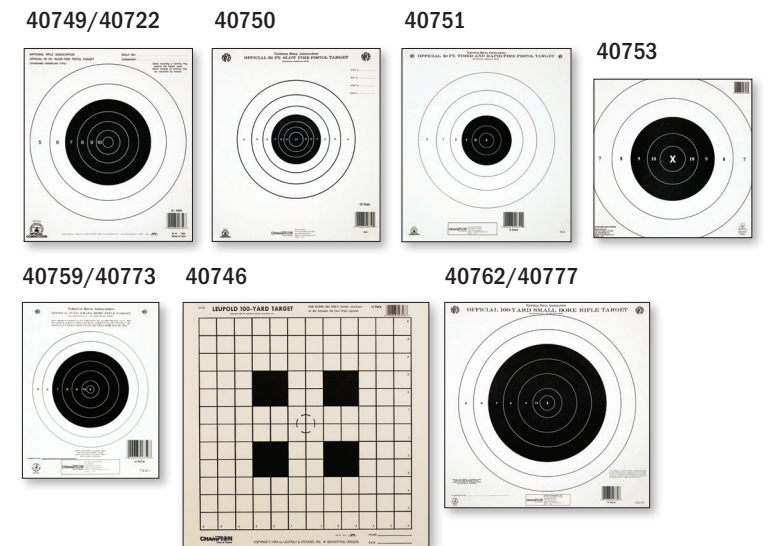

NRA TARGETS

40749	GB-16 25 yd. Pistol Slow Fire	10.5" x 12"	12 pk
40722	B-16 25 yd. Pistol Slow Fire	10.5" x 12"	100 pk
40746	GA-53 100 yd. Rifle Scope Sight-in-tagboard	14" x 14"	12 pk
40750	GB-2 50 ft. Slow Fire (Train & Qualify)	10.5" x 12"	12 pk
40751	GB-3 50 ft. Timed & Rapid Fire (Train & Qualify)	10.5" x 12"	12 pk
40753	GB-8(CP) 25 yd. Timed & Rapid Fire Repair Centers	10.5" x 10.5"	12 pk
40759	GTQ-3/1 50 yd. Single Bullseye	7" x 9"	12 pk
40762	GTQ-4(P) 100 yd. Single Bullseye (Train & Qualify)	14" x 14"	12 pk
40777	TQ-4(P) 100 yd. Single Bullseye (Train & Qualify)	14" x 14"	100 pk