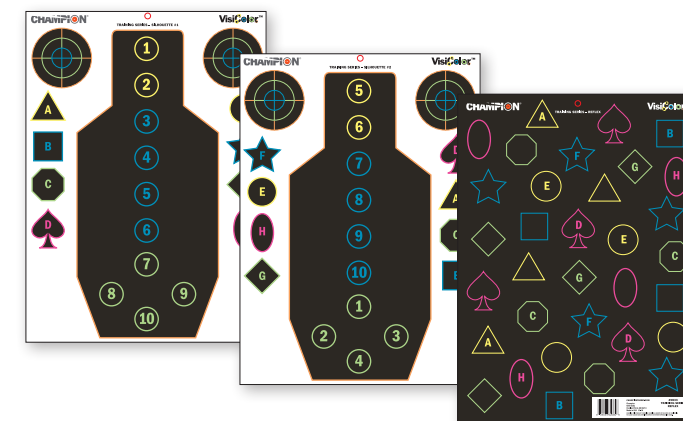

VISICOLOR® TRAINING COMBO TARGETS

Who has the best reaction time? Who's the best at picking up targets? Find out the next time you head to the range with the Champion® VisiColor® Training Combo targets. Each target presents a unique challenge, with multiple shapes and multiple colors. A burst of color confirms each successful shot – and lets you know you're on target.

45832	VisiColor® - Training Combo - "Reaction Silhouette #1", "Reaction Silhouette #2", "Reflex"	13" x 18"	12pk

45833	VisiColor® - "Reflex"	13" x 18"	12pk