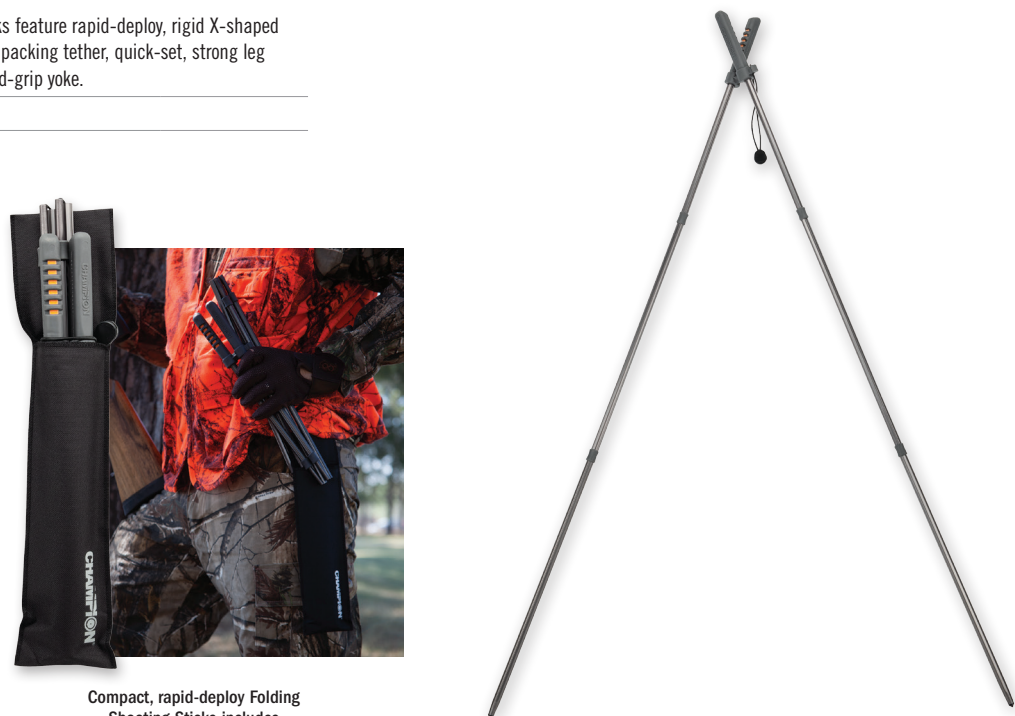

FOLDING SHOOTING STICKS

These easy-to-use Shooting Sticks feature rapid-deploy, rigid X-shaped shooting legs, integrated elastic packing tether, quick-set, strong leg joints and an over-molded, ribbed-grip yoke.

40578 Folding Shooting Sticks

Compact, rapid-deploy Folding Shooting Sticks includes convenient carry holster.

Champion® Bi-Pods deliver a rock-solid rest and fast target acquisition—allowing precise shot placements—on the most uneven terrain. Several models offer various length options that are sure to fit your needs. Sitting, standing or kneeling, our Bi-Pods keep your firearm in prime position and ready for shooting action.

STANDARD BI-PODS

These rugged and sturdy Bi-Pods deliver a steady, portable and versatile shooting rest. Their classic and reliable design has helped shooters stay on target for decades, and will never go out of style.

40854	Bi-Pod – Adjustable 6" - 9"
40853	Bi-Pod – Adjustable 9" - 13"
40852	Bi-Pod – Adjustable 13½" - 23"
40452	Bi-Pod – Adjustable 14½" - 29¼"