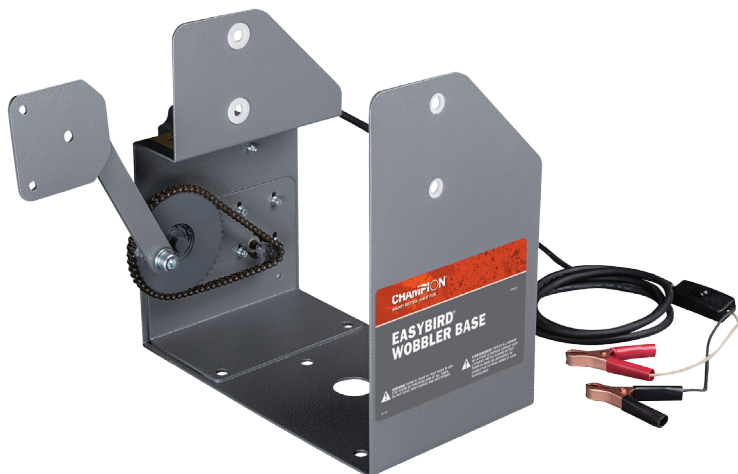

40924 Wobble Base Attachment

ELECTRONIC
NEW!
WIRELESS REMOTE

ELECTRONIC WIRELESS REMOTE

- Fits WORKHORSE® and 2017 and newer WheelyBird™ traps
- Can trigger the trap from a challenging distance
- Programmable delay up to 15 seconds
- Can pair multiple receivers to one remote

40923 Electronic Wireless Remote

EASYBIRD® WOBBLER BASE

- Wobble feature controlled with on/off switch
- Circuit breaker protects wiring
- Trap not included

45324 EasyBird Wobbler Base

EASYBIRD® OSCILLATING BASE